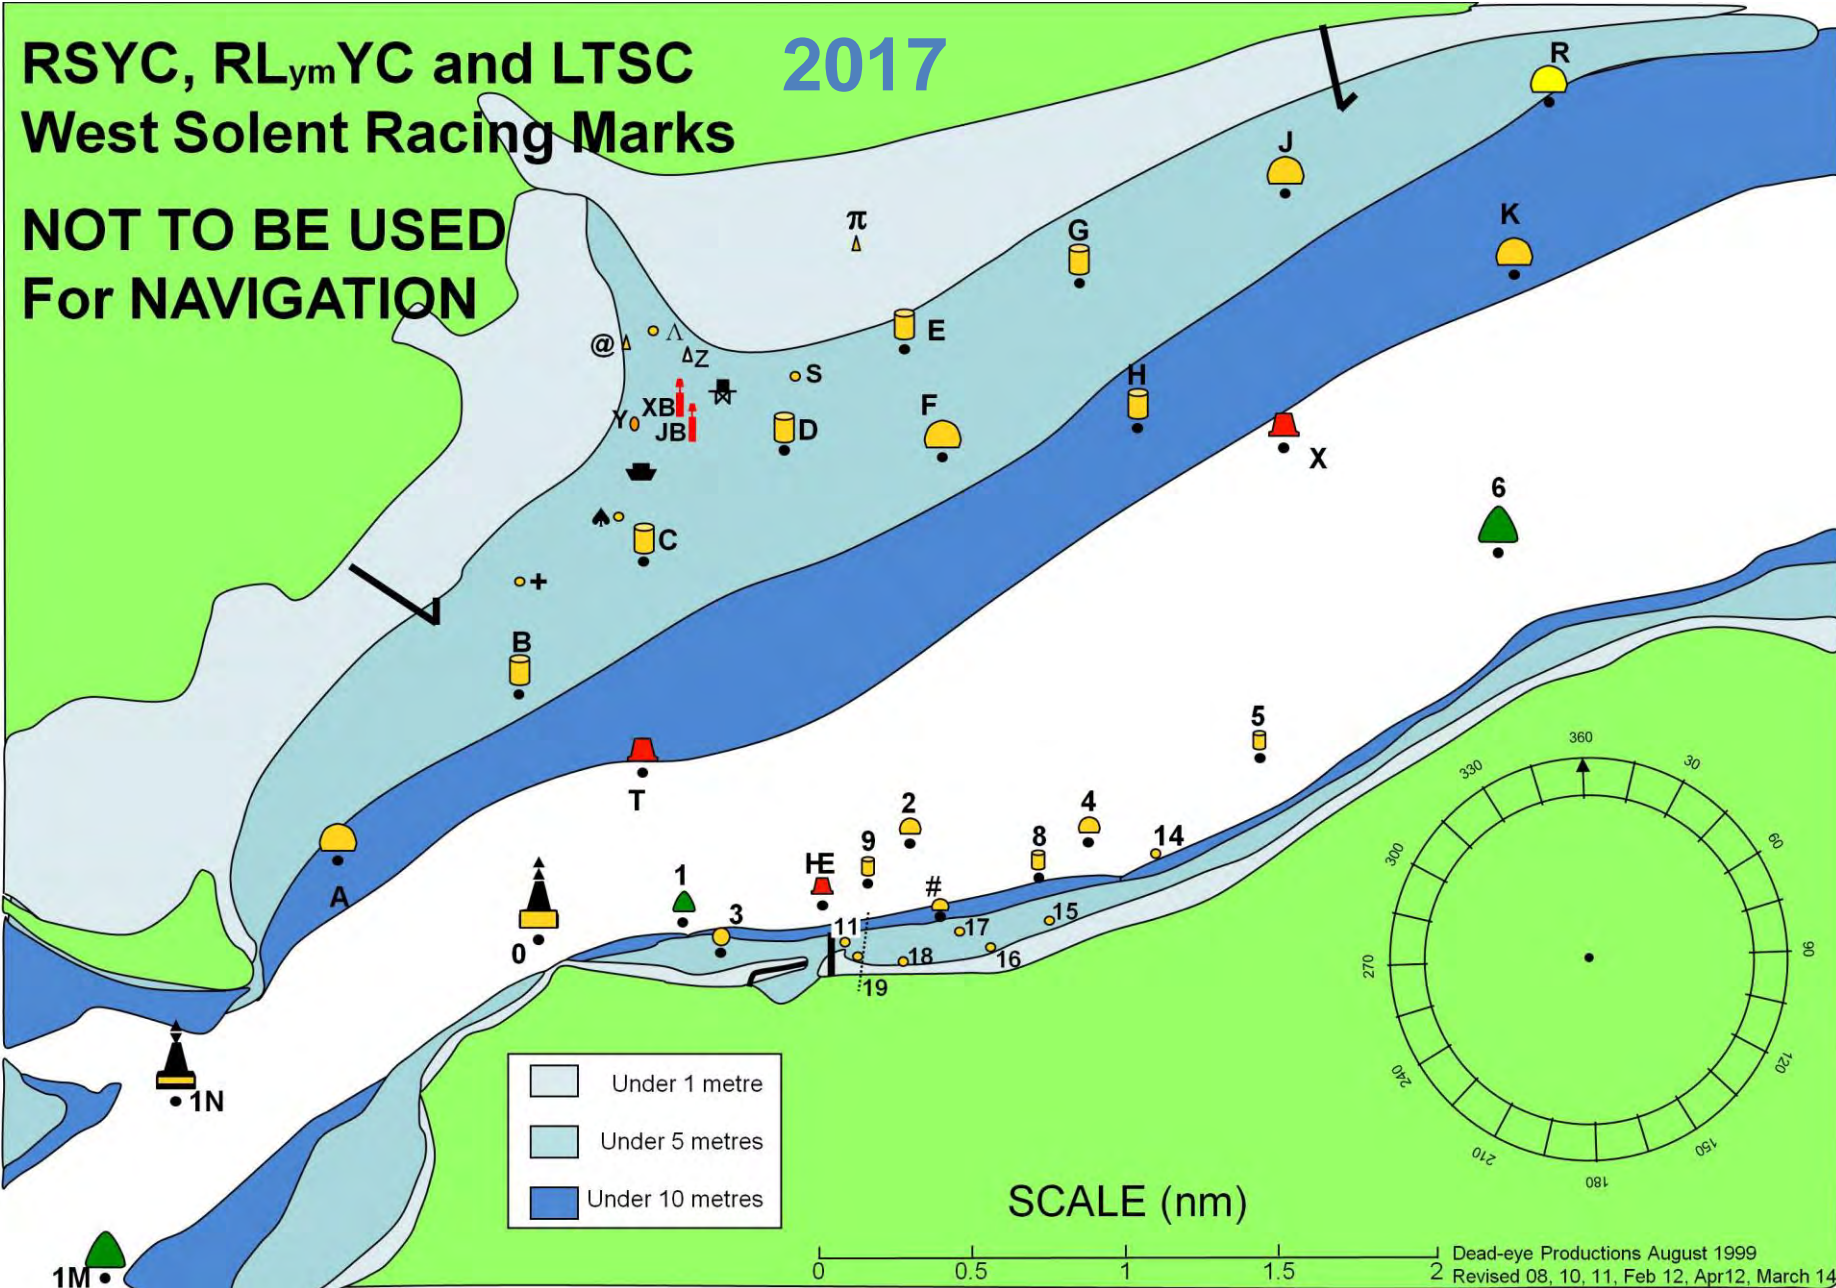

RSYC, RL_{ym}YC and LTSC 2017 West Solent Racing Marks

**NOT TO BE USED
For NAVIGATION**

- A HURST
- B DUNFORD
- + BHG
- ♣ SCOTT BAILEY
- C COLTEN
- @ WEST REACH
- D YACHT HAVEN
- XB CROSS BOOM,
- ∧ EAST REACH
- E FOLKBOATS UK
- π PYLEWELL INNER
- F BERTHON
- G BAKER MARINE.co.uk
- H DENISONS
- J ZWERVER
- K JOHN HOLLAMBY
- R POWDER BYRNE
- S SANDERS SAILS
- T LYMINGTON BANK
- X SOLENT BANK
- Y BLACK & ORANGE
- Z BLACK & WHITE
- 1 BLACK ROCK
- 2 CHARLES STANLEY WEALTH MANAGERS
- 4 THE ENGLISH SUMMER BERRY CO CALDWELLS
- 5 CALDWELLS
- 6 HAMSTEAD LEDGE
- 8 KINGSTON & GRIST
- 9 CHARLES STANLEY
- HE EAST FAIRWAY BUOY

- M Movable Mark – Orange
- N Movable Mark – Black
- P Movable Mark – Blue
- Q Movable Mark - Yellow
- Gate
- ♣ LTSC Baverstock
- ♠ RL_{ym} Starting Platform

| | | | | | |
|--------|-----|--------|-----|--------|-----|
| MARK 1 | P/S | MARK 2 | P/S | MARK 3 | P/S |
| MARK 4 | P/S | MARK 5 | P/S | MARK 6 | P/S |
| MARK 7 | P/S | MARK 8 | P/S | MARK 9 | P/S |

Dead-eye Productions August 1999
Revised 08, 10, 11, Feb 12, Apr 12, March 14