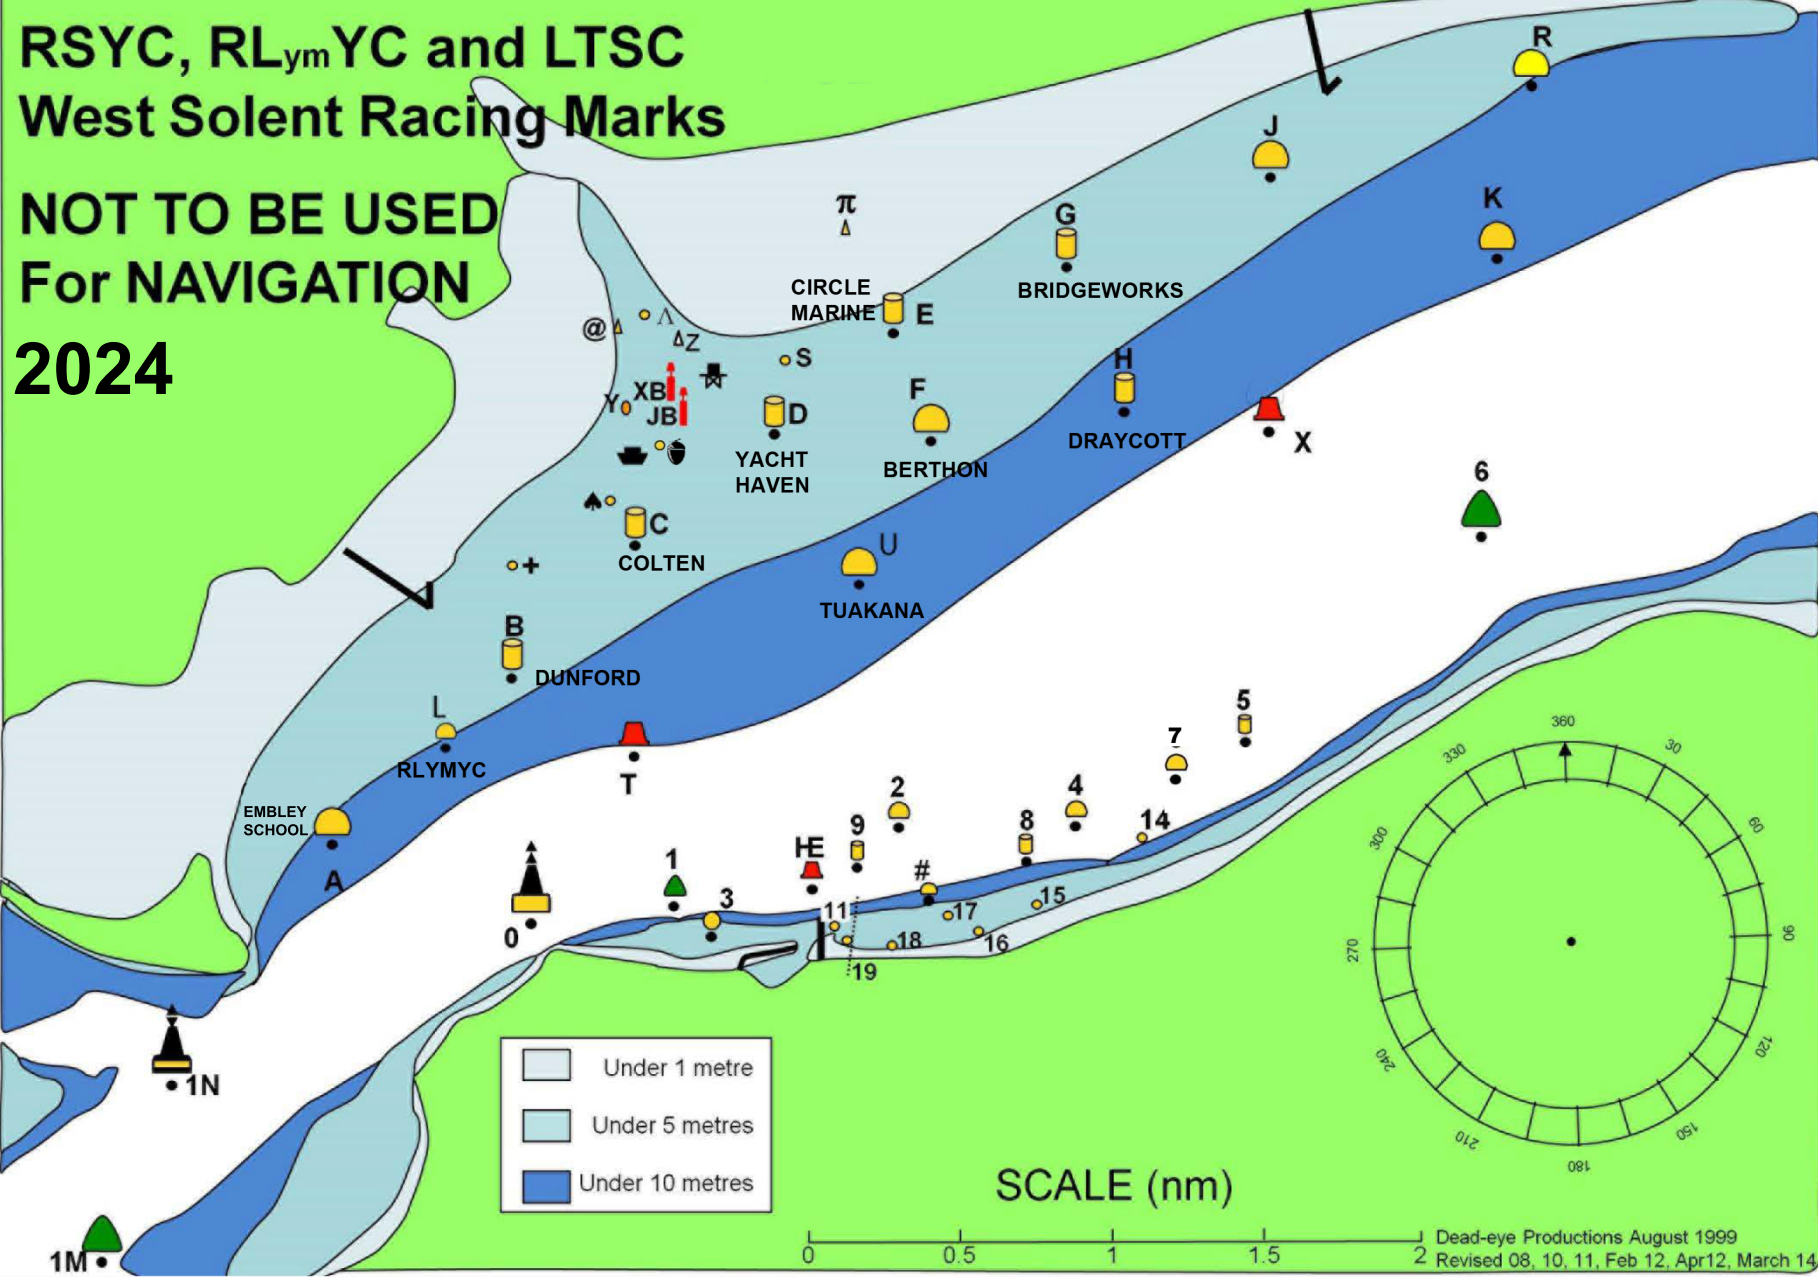

RSYC, RL_{ym}YC and LTSC West Solent Racing Marks

**NOT TO BE USED
For NAVIGATION
2024**

- A EMBLEY SCHOOL
- B DUNFORD
- + BHG
- ♣ SCOTT BAILEY
- C COLTEN
- @ WEST NIXOR BUILD
- D YACHT HAVEN
- XB CROSS BOOM
- Λ EAST NIXOR BUILD
- E CIRCLE MARINE INS.
- π PYLEWELL INNER
- F BERTHON
- G BRIDGEWORKS
- H DRAYCOTT
- J SOWLEY
- K COWES RADIO
- L RL_{ym}YC
- R POWDER BYRNE
- S SANDERS SAILS
- T LYMINGTON BANK
- U TUAKANA
- X SOLENT BANK
- Y BLACK & ORANGE
- Z BLACK & WHITE
- 1 BLACK ROCK
- 2 CHARLES STANLEY
- 3 YARMOUTH FOLKBOATS
- 4 NOW STUDENTS
- 5 ROYAL SOLENT
- 6 HAMPSTEAD LEDGE
- 7 YARMOUTH OD CLASS
- 8 HARWOODS
- 9 RIVER YAR BOATYARD

MARK 1	P/S	MARK 2	P/S	MARK 3	P/S
MARK 4	P/S	MARK 5	P/S	MARK 6	P/S
MARK 7	P/S	MARK 8	P/S	MARK 9	P/S

- ♣ OAKHAVEN
- # TOWERS
- Gate
- ♣ LTSC Baverstock
- ♣ RL_{ym} Starting Platform
- HE EAST FAIRWAY BUOY
- M Movable Mark – Orange
- N Movable Mark – Black
- P Movable Mark – Blue
- Q Movable Mark - Yellow

Dead-eye Productions August 1999
Revised 08, 10, 11, Feb 12, Apr 12, March 14